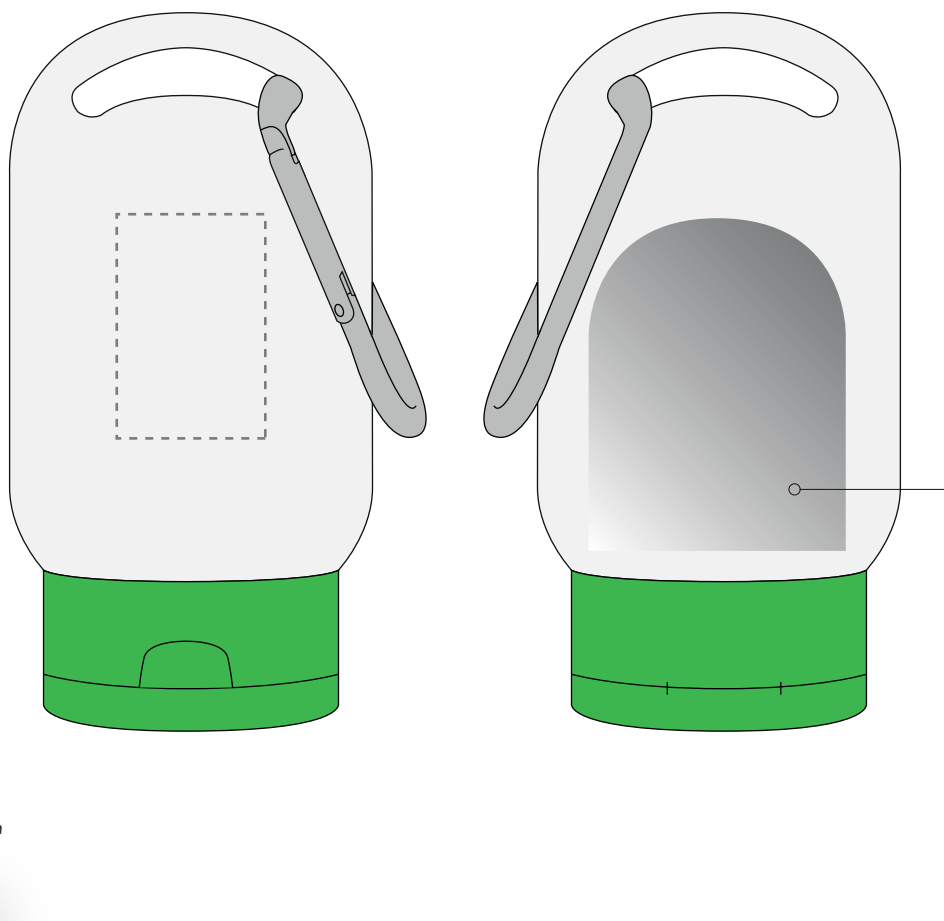

Your Ref:  
Our Ref:

Quantity:  
Version: 1

Product Code: RC0129  
Product Colour: GREEN

**PRINTING CONCERNS:**

We stock this item in the following colours

**PANTONE REFERENCE(S)**

 Full colour printing

ARTWORK SCALE 100%  
Max print area: 20mm x 30mm

Ingredient sticker on the rear  
(34mm x 44mm)

Product Image for visualisation  
- colours may vary

The dashed line is to demonstrate print area and will not appear on your printed item

**PLEASE NOTE:**

- All colours including print and product are for visual purposes only and should not be regarded as the actual colour of the product and print.
- Some products may vary from batch to batch and may differ from previous orders.
- The colour and texture of a product can also have an effect on the final print colour.
- By approving this order we accept that you understand these terms.